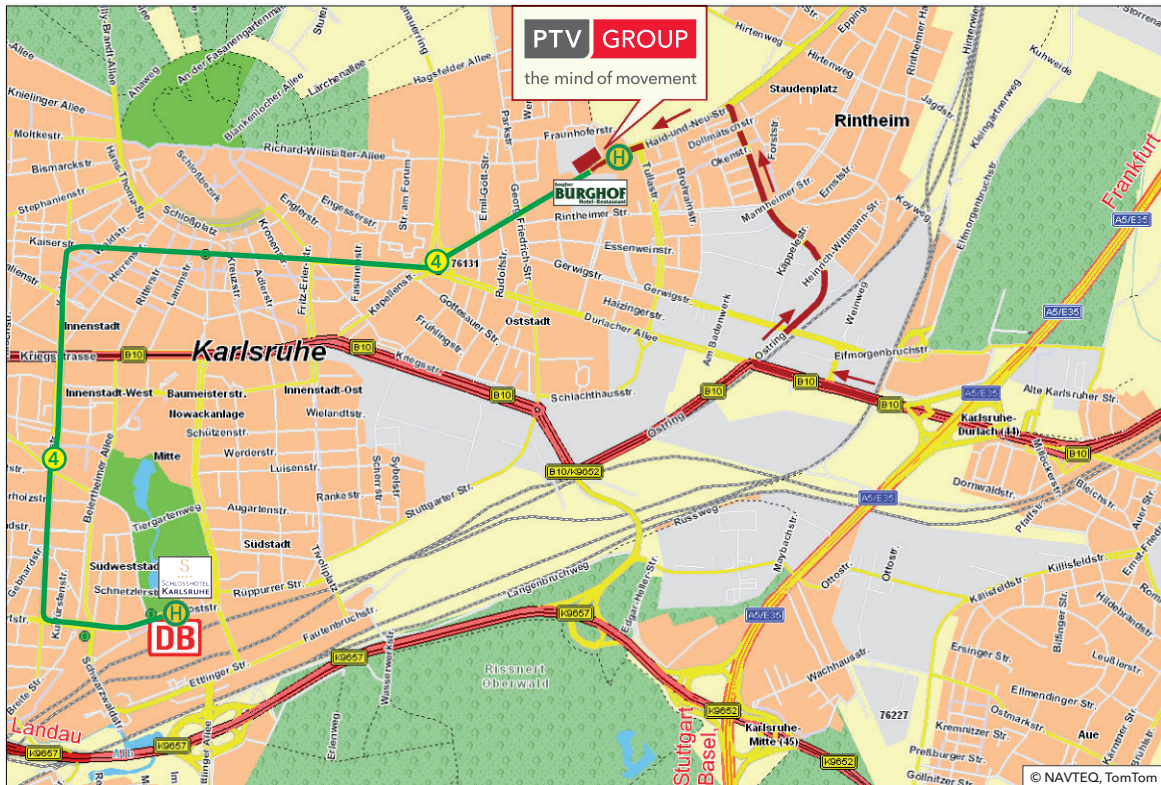

HOW TO FIND US